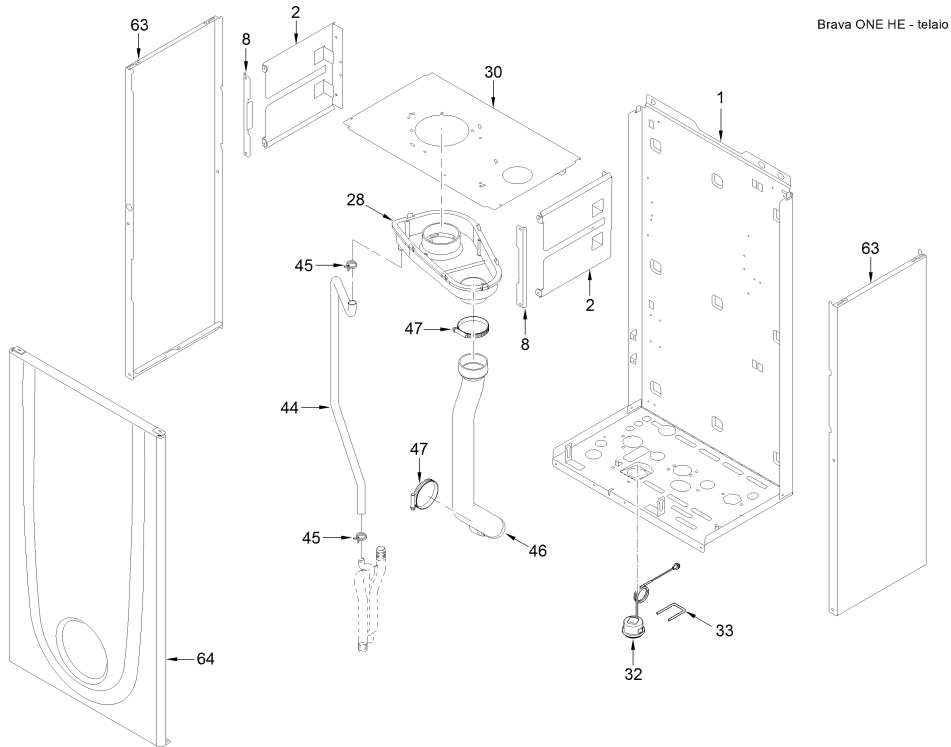

8114200 CALD.MET. BRAVA ONE HE 25 ErP

Brava ONE HE - telaio

Brava ONE HE - interno

Brava ONE HE (GRUPPO PANNELLO STRUMENTI)  
Versione "SIME" manopole

Posiz.	Codice	Descrizione
001	6264560	Boiler fixing bracket
002	6010890	Support exchangers bracket
003	6147412	Plug for air vent connection
004	6226464	O-ring 115 diam. 11,91x2,62
005	6226624	Spring air vent knob
006	6278913	Main exchanger body
007	6277130	Probe NTC D.4X40
008	6010892	Support exchangers bracket
009	6269008	Main exchanger door insulation
010	5188361	Main exchanger door
011	6248870	Combustion chamber O-ring
012	6248871	Glass fibre sealing cord
013	6311810	Glass fixing flange
014	6020103	Sight glass
015	6248872	Sight glass gasket
016	6278370	Premix burner