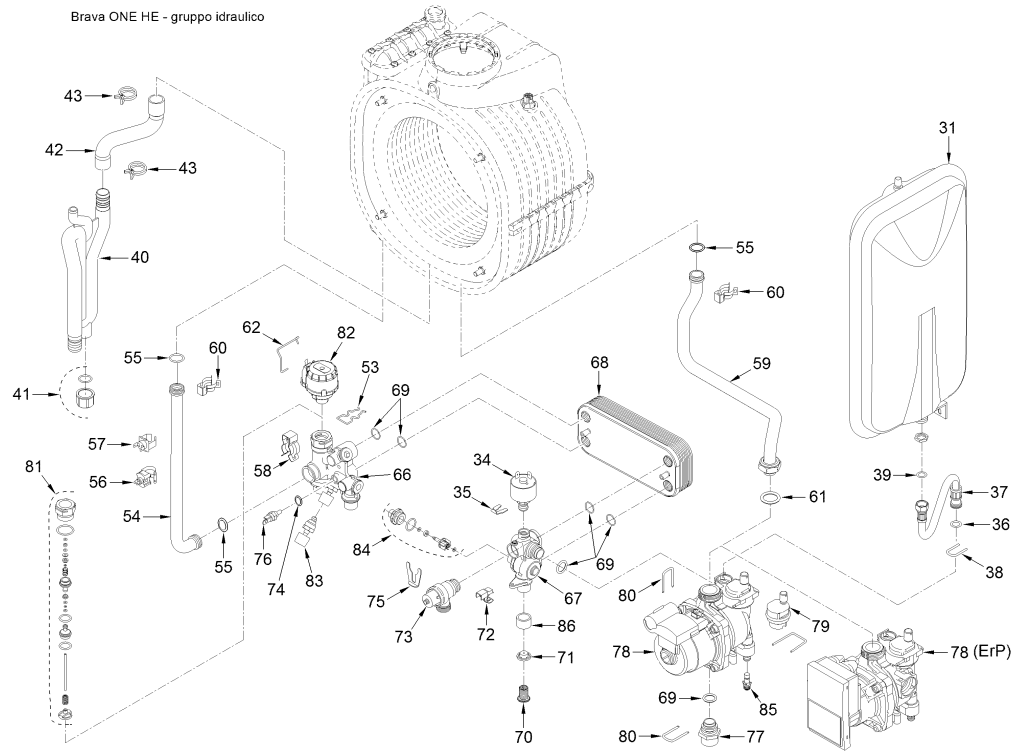

8114200 CALD.MET. BRAVA ONE HE 25 ErP

Brava ONE HE - telaio

Brava ONE HE - interno

Brava ONE HE (GRUPPO PANNELLO STRUMENTI)  
Versione "SIME" manopole

Posiz.	Codice	Descrizione
001	6264560	Boiler fixing bracket
002	6010890	Support exchangers bracket
003	6147412	Plug for air vent connection
004	6226464	O-ring 115 diam. 11,91x2,62
005	6226624	Spring air vent knob
006	6278913	Main exchanger body
007	6277130	Probe NTC D.4X40
008	6010892	Support exchangers bracket
009	6269008	Main exchanger door insulation
010	5188361	Main exchanger door
011	6248870	Combustion chamber O-ring
012	6248871	Glass fibre sealing cord
013	6311810	Glass fixing flange
014	6020103	Sight glass
015	6248872	Sight glass gasket
016	6278370	Premix burner