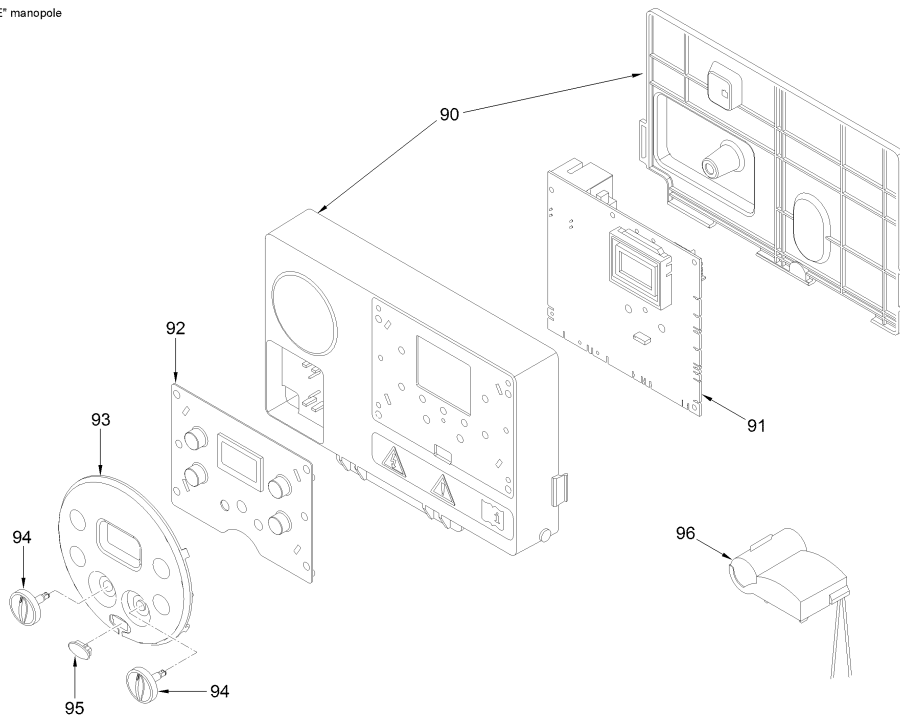

8114200 CALD.MET. BRAVA ONE HE 25 ErP

Brava ONE HE - telaio

Brava ONE HE - interno

Brava ONE HE (GRUPPO PANNELLO STRUMENTI)  
Versione "SIME" manopole

Posiz.	Codice	Descrizione
001	6264560	Boiler fixing bracket
002	6010890	Support exchangers bracket
003	6147412	Plug for air vent connection
004	6226464	O-ring 115 diam. 11,91x2,62
005	6226624	Spring air vent knob
006	6278913	Main exchanger body
007	6277130	Probe NTC D.4X40
008	6010892	Support exchangers bracket
009	6269008	Main exchanger door insulation
010	5188361	Main exchanger door
011	6248870	Combustion chamber O-ring
012	6248871	Glass fibre sealing cord
013	6311810	Glass fixing flange
014	6020103	Sight glass
015	6248872	Sight glass gasket
016	6278370	Premix burner