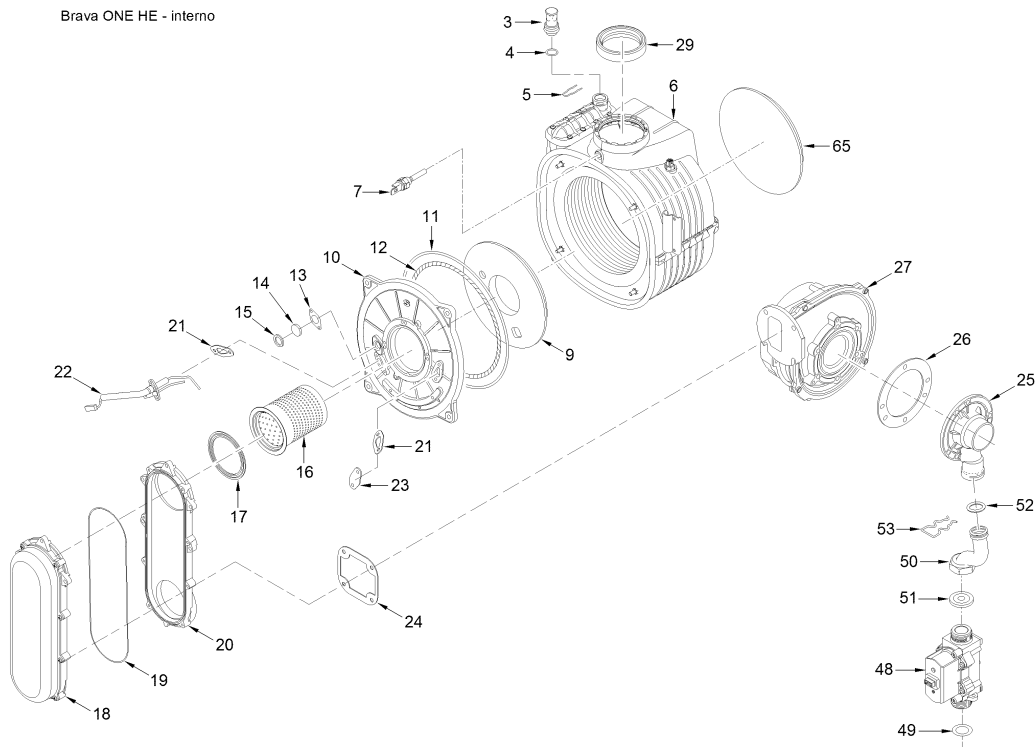

8114200 CALD.MET. BRAVA ONE HE 25 ErP

Brava ONE HE - telaio

Brava ONE HE - interno

Brava ONE HE (GRUPPO PANNELLO STRUMENTI)  
Versione "SIME" manopole

Posiz.	Codice	Descrizione
001	6264560	Boiler fixing bracket
002	6010890	Support exchangers bracket
003	6147412	Plug for air vent connection
004	6226464	O-ring 115 diam. 11,91x2,62
005	6226624	Spring air vent knob
006	6278913	Main exchanger body
007	6277130	Probe NTC D.4X40
008	6010892	Support exchangers bracket
009	6269008	Main exchanger door insulation
010	5188361	Main exchanger door
011	6248870	Combustion chamber O-ring
012	6248871	Glass fibre sealing cord
013	6311810	Glass fixing flange
014	6020103	Sight glass
015	6248872	Sight glass gasket
016	6278370	Premix burner